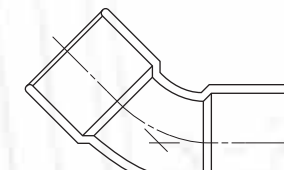

Elkhart Products Corporation

WROTCOPPER FITTINGS

100

Coupling with Stop
C x C

101

Coupling without Stop
C x C

101-R

Reducer Coupling with Stop
C x C

102

Union
C x C

103

Female Adapter
C x F

103-2

Female Street Adapter
FTG x F

104

Male Adapter
C x M

104-2

Male Street Adapter
FTG x M

106

45° Elbow
C x C

106-2

45° Street Elbow
FTG x C

107-L

90° Elbow - Long Turn
C x C

107-L-2

90° Street Elbow - Long Turn
FTG x C

107-C

90° Elbow - Close Ruff
C x C

107-C-2

90° Street Elbow - Close Ruff
FTG x C

111

Tee
C x C x C