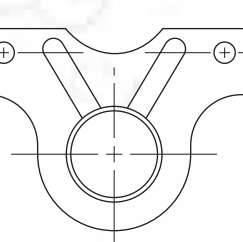

104-2

Male Street Adapter
FTG x M

106

45° Elbow
C x C

106-2

45° Street Elbow
FTG x C

107-L

90° Elbow - Long Turn
C x C

107-L-2

90° Street Elbow - Long Turn
FTG x C

107-C

90° Elbow - Close Ruff
C x C

107-C-2

90° Street Elbow - Close Ruff
FTG x C

111

Tee
C x C x C

117

Tube Cap
C

118

Fitting Reducer
FTG x C

120

Copper Tube Strap -
Single Hole Heavy Weight

124

Hi-Ear Hanger
C

125

Perforated Copper Strap
3/4" Wide