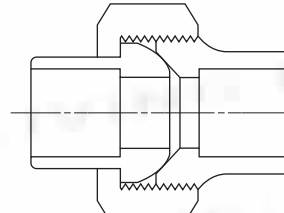

Elkhart Products Corporation

WROTCOPPER FITTINGS

100

Coupling with Stop
C x C

101

Coupling without Stop
C x C

101-R

Reducer Coupling with Stop
C x C

102

Union
C x C

103

Female Adapter
C x F

103-2

Female Street Adapter
FTG x F

104

Male Adapter
C x M

104-2

Male Street Adapter
FTG x M

106

45° Elbow
C x C

106-2

45° Street Elbow
FTG x C

107-L

90° Elbow - Long Turn
C x C

125

Perforated Copper Strap
3/4" Wide